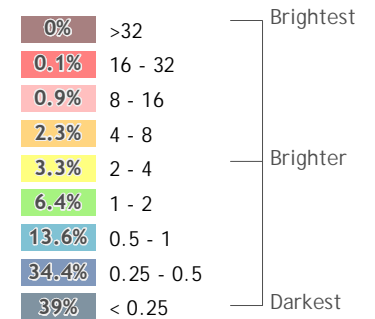

Cornwall

Key

Cornwall

This is the 4th darkest county out of the 41 within England

Night Lights

(NanoWatts / cm² / sr)

Each pixel shows the level of radiance (night light) shining up into the night sky. These have been categorised into colour bands to distinguish between different light levels. The percentage of pixels that fall within each band is shown as a % in the chart above.

Proportion of land covered by each Night Lights category at various extents

Service Layer Credits: © OpenStreetMap (and) contributors, CC-BY-SA

Created by LUC
Contains Ordnance Survey data © Crown copyright and database right 2016
Earth Observation Group, NOAA National Geophysical Data Center