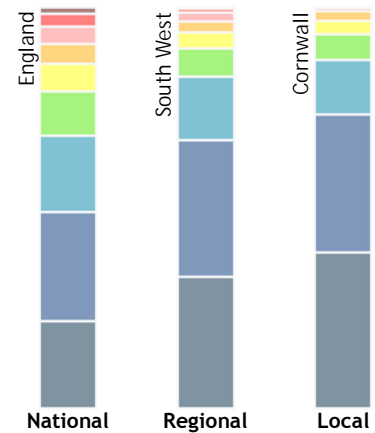

Cornwall

Key

Cornwall

This is the 4th darkest county out of the 41 within England

Night Lights

(NanoWatts / cm² / sr)

Each pixel shows the level of radiance (night light) shining up into the night sky. These have been categorised into colour bands to distinguish between different light levels. The percentage of pixels that fall within each band is shown as a % in the chart above.

Proportion of land covered by each Night Lights category at various extents

Service Layer Credits: © OpenStreetMap (and) contributors, CC-BY-SA

Created by LUC
Contains Ordnance Survey data © Crown copyright and database right 2016
Earth Observation Group, NOAA National Geophysical Data Center