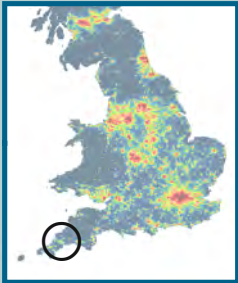

Cornwall

Key

Cornwall

This is the 4th darkest county out of the 41 within England

Night Lights

(NanoWatts / cm² / sr)

Each pixel shows the level of radiance (night light) shining up into the night sky. These have been categorised into colour bands to distinguish between different light levels. The percentage of pixels that fall within each band is shown as a % in the chart above.

Proportion of land covered by each Night Lights category at various extents

Service Layer Credits: © OpenStreetMap (and) contributors, CC-BY-SA

Created by LUC
Contains Ordnance Survey data © Crown copyright and database right 2016
Earth Observation Group, NOAA National Geophysical Data Center